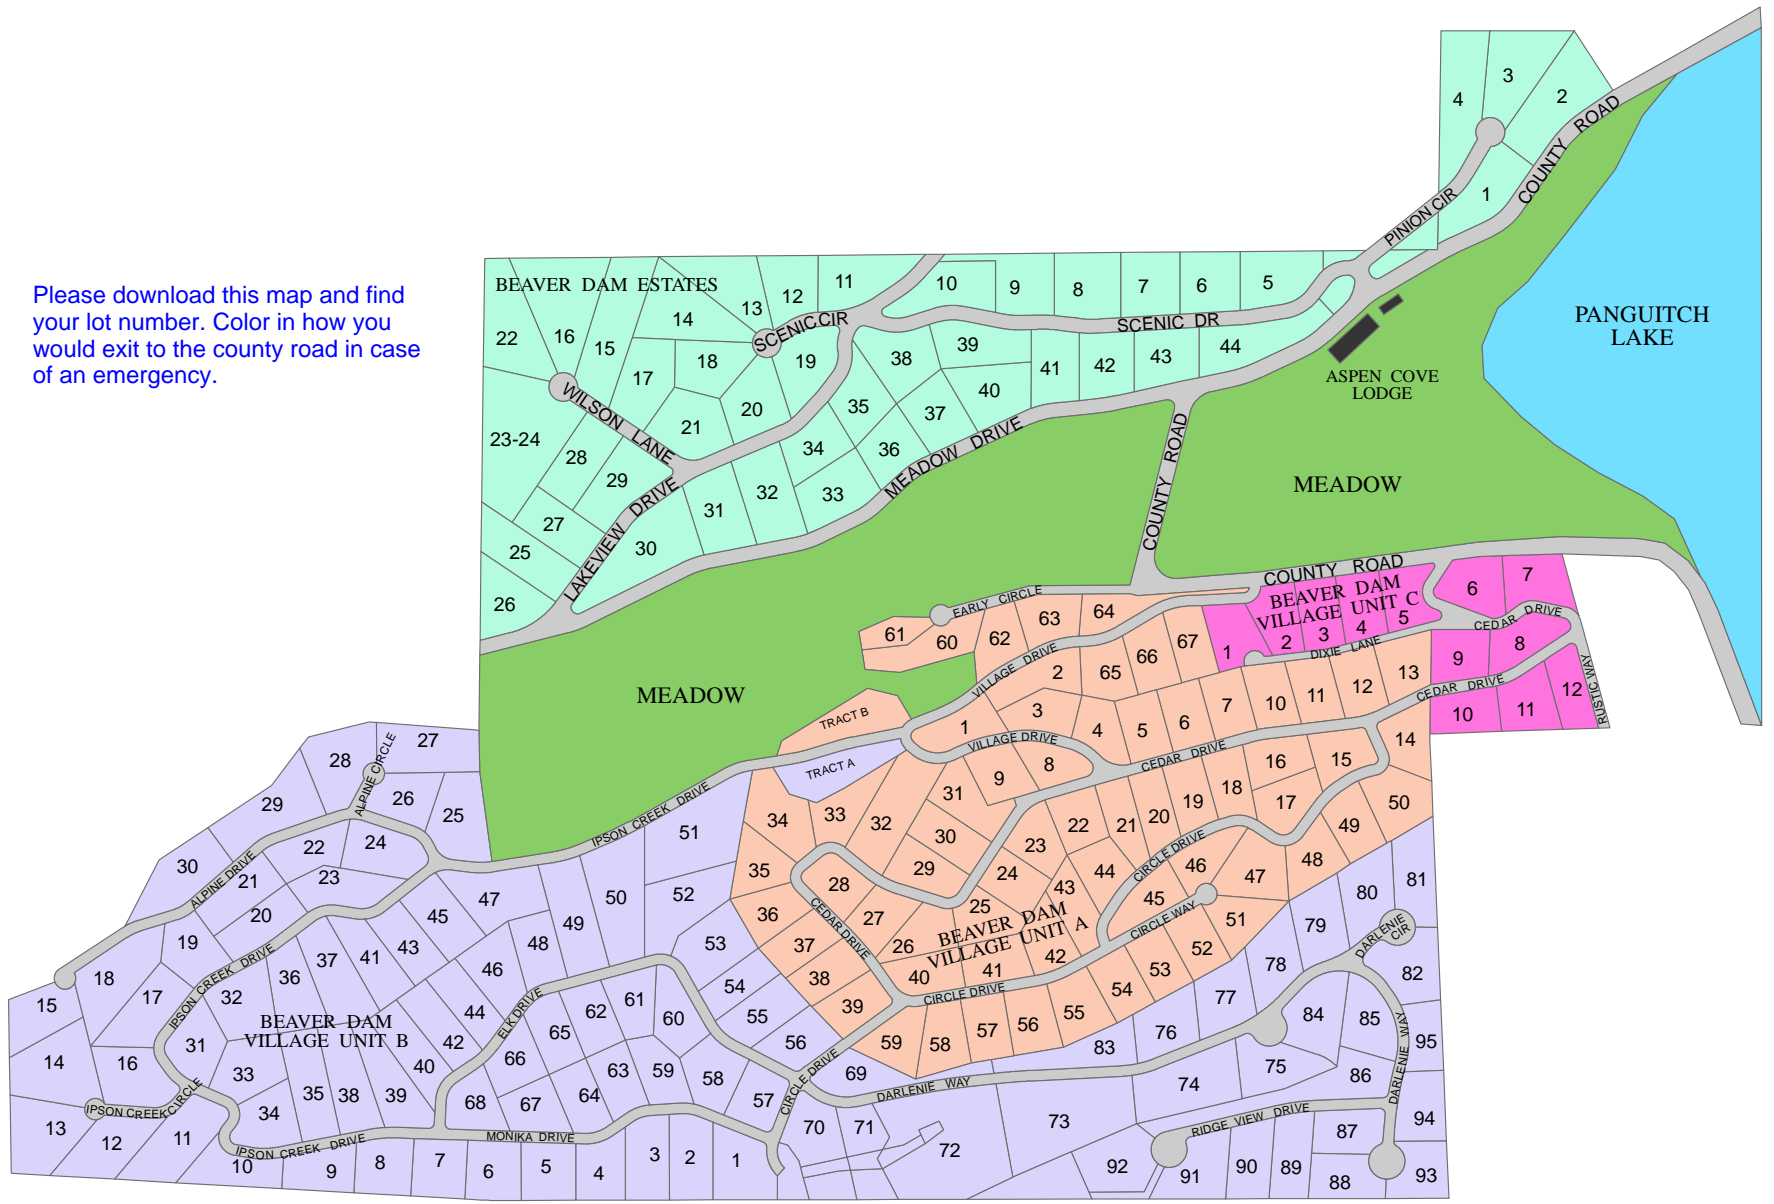

Please download this map and find your lot number. Color in how you would exit to the county road in case of an emergency.

BEAVER DAM VILLAGE SUBDIVISIONS